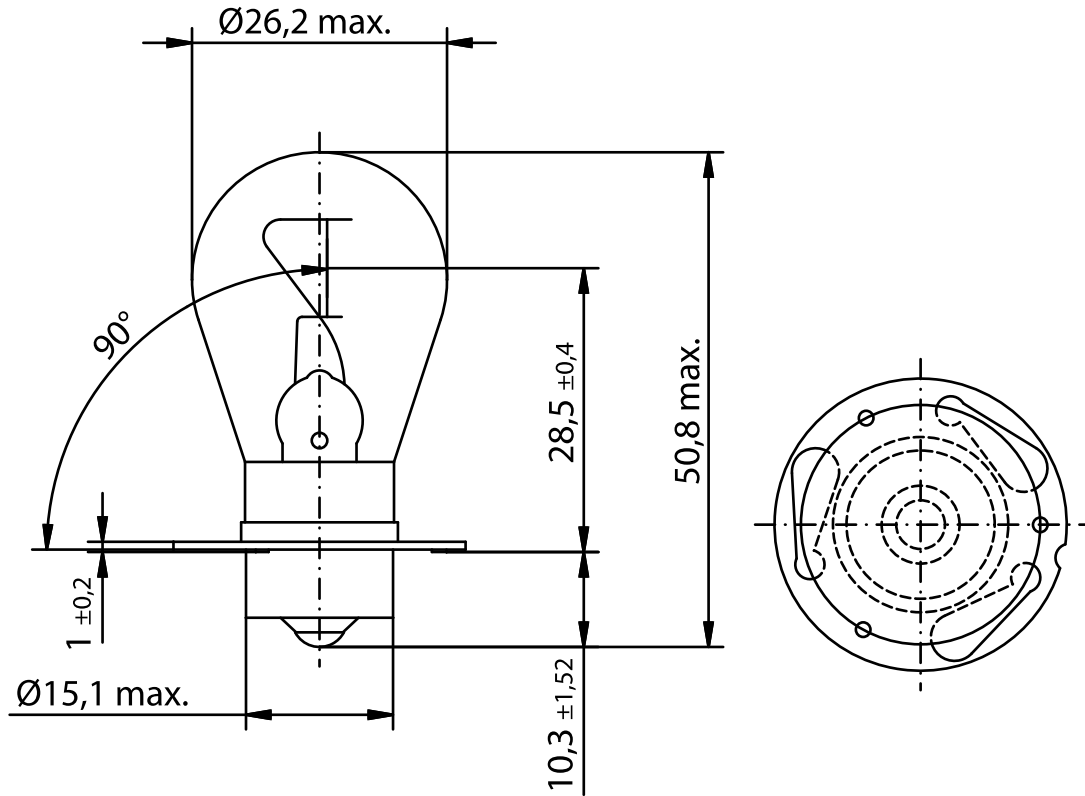

INDUSTRIAL SPECIALTY LIGHTING

Industrial Marine - Datasheet

MARINE LAMPS - 12V 1.0A P30s DR. FISCHER

PRODUCT NUMBER **304842397**

[]

Tol.

VOLTAGE	12	V
AMPERAGE	1	A
LUMEN OUTPUT	145	LM
LUMEN PRO WATT	12.1	LM/W
AVERAGE LIFE	1500	H
BASE	Sx15s	/
REMARKS	CC8	
BRAND	DR. FISCHER	