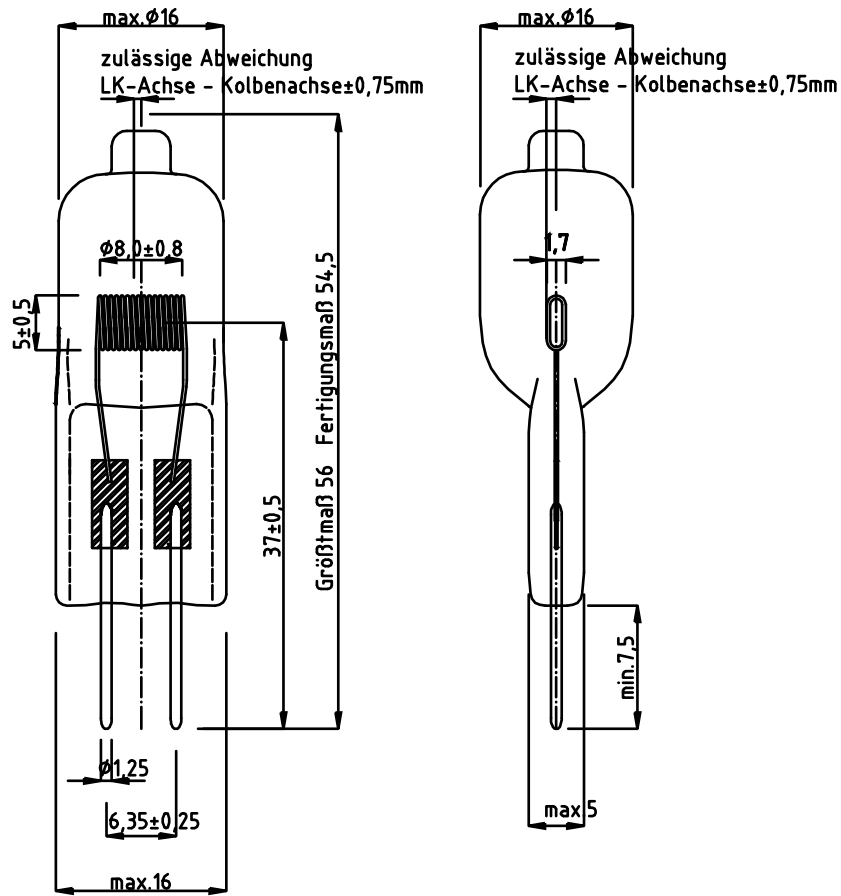

INDUSTRIAL SPECIALTY LIGHTING

Industrial medical - Datasheet

MEDICAL LAMPS - 24V 250W G6,35 INDUSTRIAL MEDICAL CZ 907-24

PRODUCT NUMBER **302914375** []

Tol.

VOLTAGE	24	V
WATTAGE	250	W
LUMEN OUTPUT		LM
LUMEN PRO WATT		LM/W
AVERAGE LIFE		H
BASE	G6.35	/
REMARKS	CZ 907-24	
BRAND	BERCHTOLD	